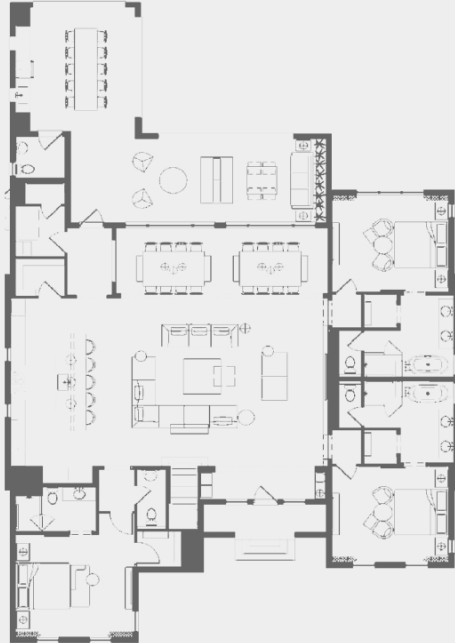

10 Bedroom House

☐ SLEEPS 28 | 🛏️ 17 BEDS | 🚿 12 BATHS | 🏠 7,375 SQFT

Ground Floor

10 Bedroom House

☐ SLEEPS 28 | 🛏️ 17 BEDS | 🚿 12 BATHS | 🏠 7,375 SQFT

Second Floor

10 Bedroom House

☐ SLEEPS 28 | 🛏️ 17 BEDS | 🚿 12 BATHS | 📏 7,375 SQFT

Third Floor