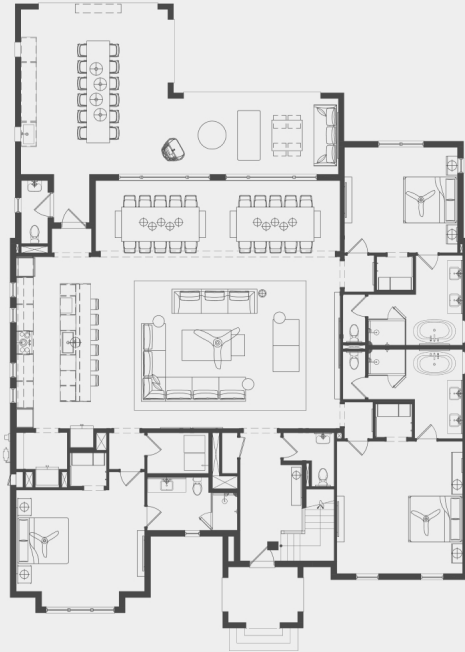

11 Bedroom House

 SLEEPS 32 |  19 BEDS |  13 BATHS |  7818 SQFT

Ground Floor

11 Bedroom House

 SLEEPS 32 |  19 BEDS |  13 BATHS |  7818 SQFT

Second Floor

11 Bedroom House

 SLEEPS 32 |  19 BEDS |  13 BATHS |  7818 SQFT

Third Floor