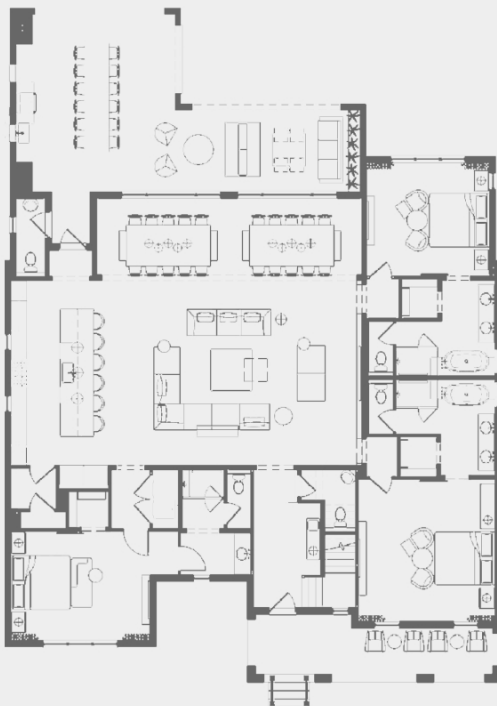

# 11 Bedroom House

☐ SLEEPS 32 | 🛏️ 19 BEDS | 🚿 13 BATHS | 🏠 7,818 SQFT

## Ground Floor

## Second Floor

## Third Floor