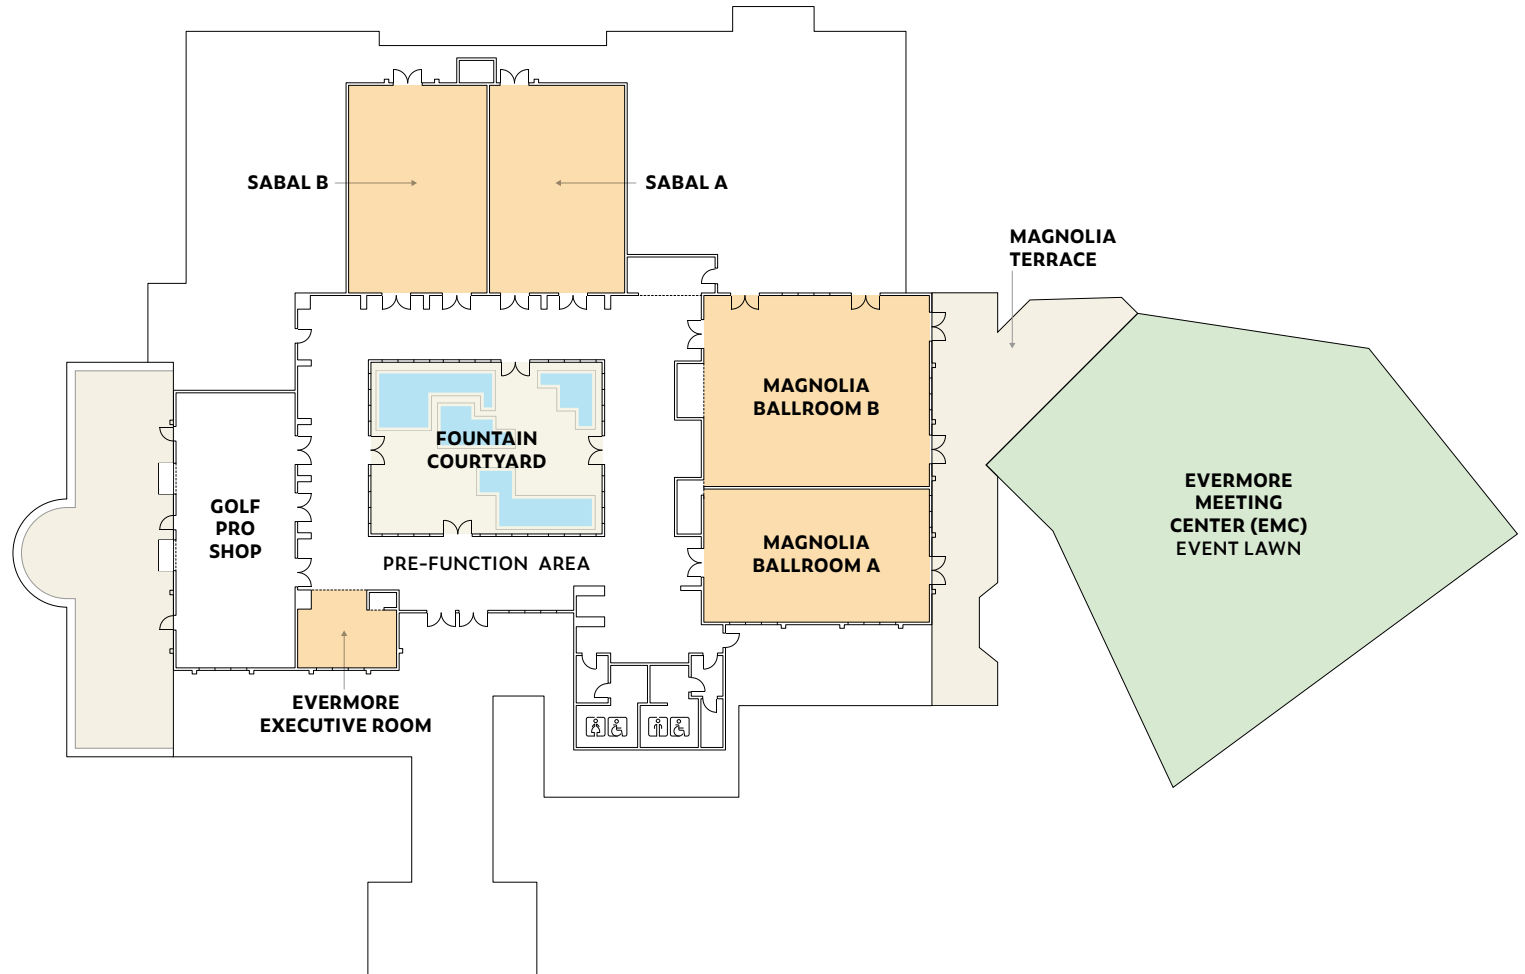

EVERMORE

ORLANDO RESORT

MEETING CENTER

- OUTDOOR AREAS
- MEETING SPACES
- LAWN

EVERMORE MEETING CENTER	SQUARE FEET	DIMENSIONS (L X W X H)	CLASSROOM (3 PER 6')	THEATER	RECEPTION	ROUNDS OF 8	HOLLOW SQUARE	U-SHAPE	CONFERENCE
MAGNOLIA BALLROOM	3,128	46' X 68' X 12'	162	288	300	224	84	63	60
MAGNOLIA A	1,288	46' X 28' X 12'	63	126	100	64	48	39	36
MAGNOLIA B	1,840	46' X 40' X 12'	90	182	180	128	54	42	36
MAGNOLIA TERRACE	1,500	—	—	—	100	—	—	—	—
SABAL	2,464	44' X 56' X 12'	126	240	240	160	66	51	48
SABAL A	1,232	44' X 28' X 12'	54	120	120	80	42	39	36
SABAL B	1,232	44' X 28' X 12'	54	120	120	80	42	39	36
EVERMORE EXECUTIVE ROOM	265	19'6" X 13'6" X 10'	—	15	25	—	—	—	10
EMC PRE-FUNCTION	4,100	—	—	—	300	—	—	—	—
FOUNTAIN COURTYARD	1,600	—	—	—	40	—	—	—	—
EMC LAWN	3,500	—	—	300	240	180	—	—	—

EVERMORE

ORLANDO RESORT

THE BOATHOUSE

- OUTDOOR AREAS
- MEETING SPACES
- LAWN

THE BOATHOUSE	SQUARE FEET	DIMENSIONS (L X W X H)	CLASSROOM (3 PER 6')	THEATER	RECEPTION	ROUNDS OF 10	HOLLOW SQUARE	U-SHAPE	CONFERENCE
BOATHOUSE BALLROOM	2,330	74' X 31' 6" X 12' 4"+	108	182	230	120	66	63	60
PRE-FUNCTION ROOM	500	25 X 20' X 12' 4"+	24	50	50	30	24	18	18
PRE-FUNCTION WALKWAY	144	16' X 9'	—	—	—	—	—	—	—
OUTDOOR ENTRANCE AREA	1,375	—	—	—	50	—	—	—	—
CHRIS CRAFT BOARDROOM	400	25 X 16 X 9' 6"	—	—	—	—	—	—	14
BOATHOUSE LAWN	3,900	—	—	200	175	120	—	—	—

EVERMORE

ORLANDO RESORT

BAY OUTDOOR LOCATIONS

EVERMORE BAY	SQUARE FEET	THEATER	RECEPTION	ROUNDS OF 10
BOATHOUSE LAWN	3,900	200	175	120
BARBARA ANN'S BEACH	6,000	—	250	—
EAST BEACH MULTI-PURPOSE AREA	10,500	—	500	—
HAMMOCK GROVE LAWN	7,000	325	400	240
WEST BEACH	21,500	—	800	—
WEST BEACH SOUTH	3,800	—	150	—
THE LANDING MEZZANINE	700	56	70	40

**ADDITIONAL
OUTDOOR
LOCATIONS**

VILLAS POOL	SQUARE FEET	THEATER	RECEPTION	ROUNDS OF 10
UPPER DECK	6,500	250	300	180
LOWER DECK	3,000	—	120	—

PRIVATE HOME LAWNS	SQUARE FEET	THEATER	RECEPTION	ROUNDS OF 10
VILLAGE MEWS EAST LAWNS	3,450	300	300	—
VILLAGE MEWS WEST LAWNS	2,600	200	200	—