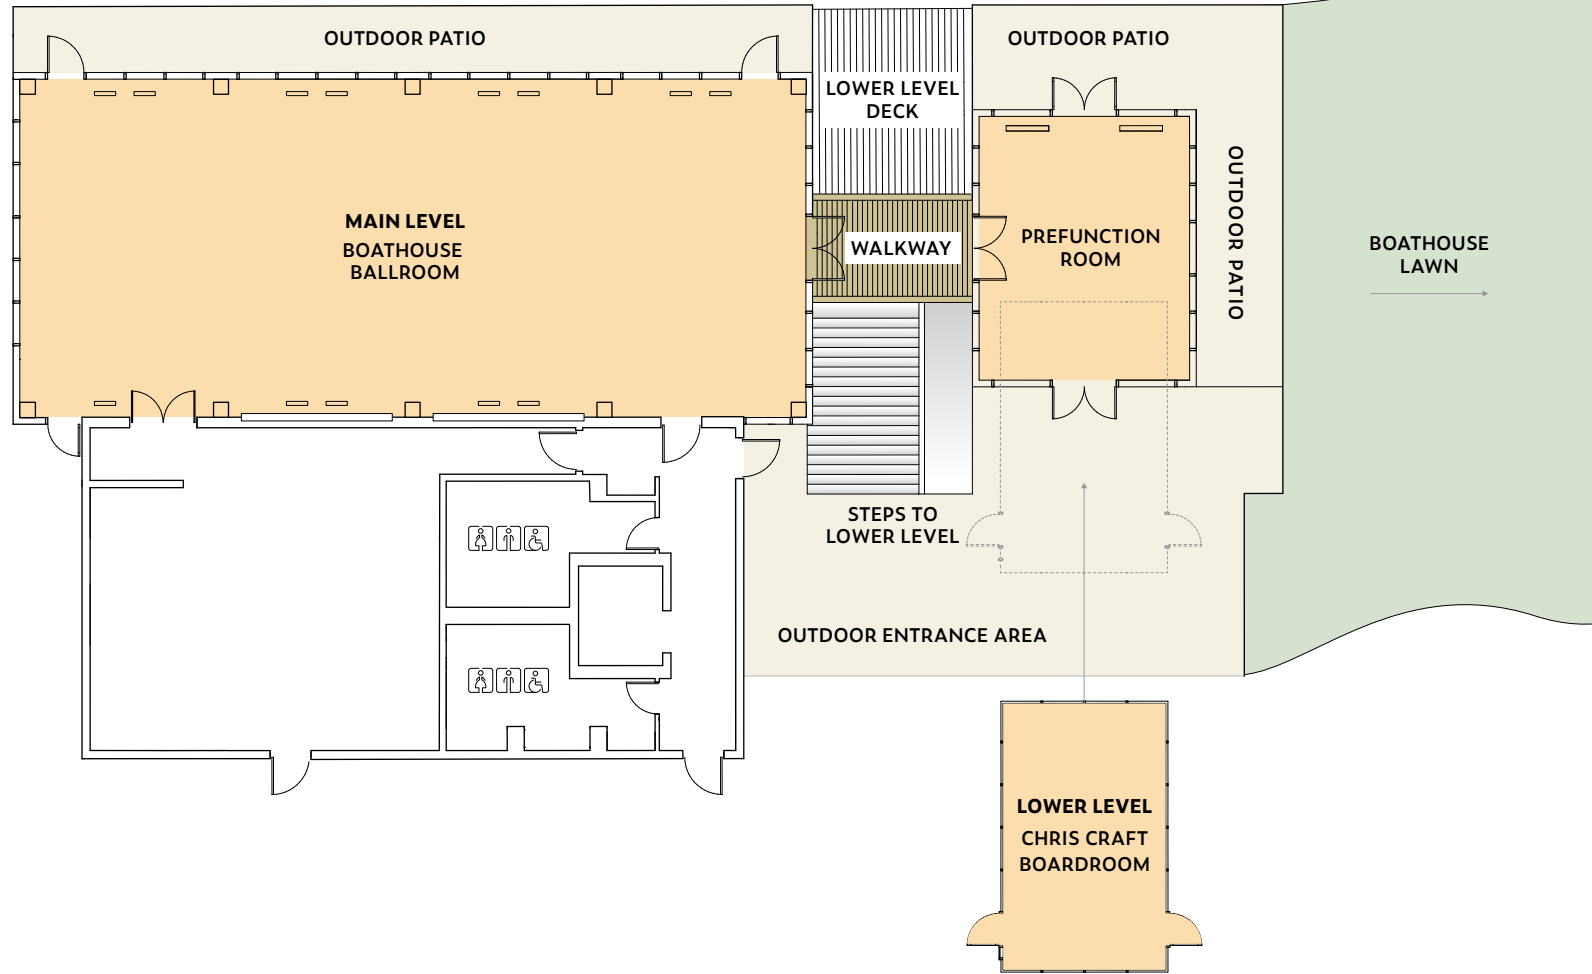

EVERMORE

ORLANDO RESORT

MEETING CENTER

- OUTDOOR AREAS
- MEETING SPACES
- LAWN

EVERMORE MEETING CENTER	SQUARE FEET	DIMENSIONS (L X W X H)	CLASSROOM (3 PER 6')	THEATER	RECEPTION	ROUNDS OF 8	HOLLOW SQUARE	U-SHAPE	CONFERENCE
MAGNOLIA BALLROOM	3,128	46' X 68' X 12'	162	288	300	224	84	63	60
MAGNOLIA A	1,288	46' X 28' X 12'	63	126	100	64	48	39	36
MAGNOLIA B	1,840	46' X 40' X 12'	90	182	180	128	54	42	36
MAGNOLIA TERRACE	1,500	—	—	—	100	—	—	—	—
SABAL	2,464	44' X 56' X 12'	126	240	240	160	66	51	48
SABAL A	1,232	44' X 28' X 12'	54	120	120	80	42	39	36
SABAL B	1,232	44' X 28' X 12'	54	120	120	80	42	39	36
EVERMORE EXECUTIVE ROOM	265	19'6" X 13'6" X 10'	—	15	25	—	—	—	10
EMC PRE-FUNCTION	4,100	—	—	—	300	—	—	—	—
FOUNTAIN COURTYARD	1,600	—	—	—	40	—	—	—	—
EMC LAWN	3,500	—	—	300	240	180	—	—	—

EVERMORE

ORLANDO RESORT

THE BOATHOUSE

- OUTDOOR AREAS
- MEETING SPACES
- LAWN

THE BOATHOUSE	SQUARE FEET	DIMENSIONS (L X W X H)	CLASSROOM (3 PER 6')	THEATER	RECEPTION	ROUNDS OF 10	HOLLOW SQUARE	U-SHAPE	CONFERENCE
BOATHOUSE BALLROOM	2,330	74' X 31' 6" X 12' 4"+	108	182	230	120	66	63	60
PRE-FUNCTION ROOM	500	25 X 20' X 12' 4"+	24	50	50	30	24	18	18
PRE-FUNCTION WALKWAY	144	16' X 9'	—	—	—	—	—	—	—
OUTDOOR ENTRANCE AREA	1,375	—	—	—	50	—	—	—	—
CHRIS CRAFT BOARDROOM	400	25 X 16 X 9' 6"	—	—	—	—	—	—	14
BOATHOUSE LAWN	3,900	—	—	200	175	120	—	—	—

EVERMORE

ORLANDO RESORT

BAY OUTDOOR LOCATIONS

EVERMORE BAY	SQUARE FEET	THEATER	RECEPTION	ROUNDS OF 10
BOATHOUSE LAWN	3,900	200	175	120
BARBARA ANN'S BEACH	6,000	—	250	—
EAST BEACH MULTI-PURPOSE AREA	10,500	—	500	—
HAMMOCK GROVE LAWN	7,000	325	400	240
WEST BEACH	21,500	—	800	—
WEST BEACH SOUTH	3,800	—	150	—
THE LANDING MEZZANINE	700	56	70	40

**ADDITIONAL
OUTDOOR
LOCATIONS**

VILLAS POOL	SQUARE FEET	THEATER	RECEPTION	ROUNDS OF 10
UPPER DECK	6,500	250	300	180
LOWER DECK	3,000	—	120	—

PRIVATE HOME LAWNS	SQUARE FEET	THEATER	RECEPTION	ROUNDS OF 10
VILLAGE MEWS EAST LAWNS	3,450	300	300	—
VILLAGE MEWS WEST LAWNS	2,600	200	200	—