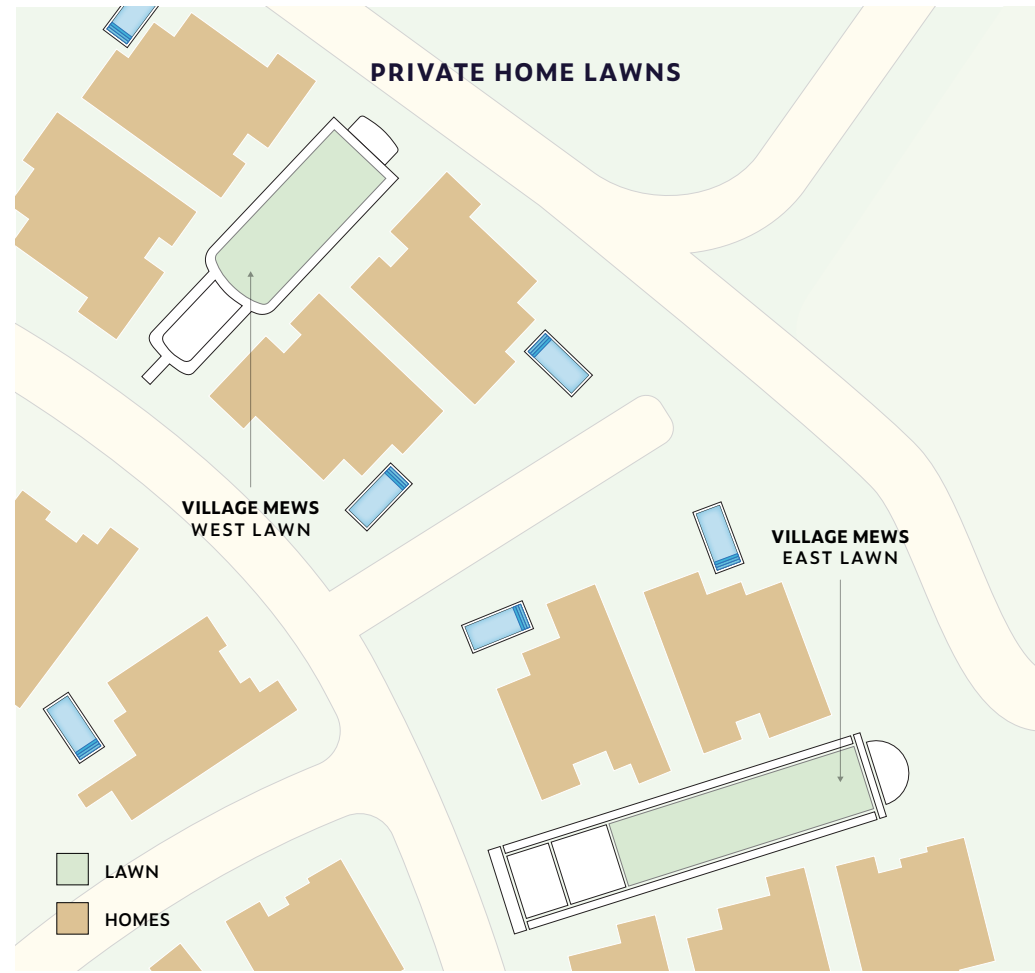

EVERMORE

ORLANDO RESORT

MEETING CENTER

- OUTDOOR AREAS
- MEETING SPACES
- LAWN

EVERMORE MEETING CENTER	SQUARE FEET	DIMENSIONS (L X W X H)	CLASSROOM (3 PER 6')	THEATER	RECEPTION	ROUNDS OF 8	HOLLOW SQUARE	U-SHAPE	CONFERENCE
MAGNOLIA BALLROOM	3,128	46' X 68' X 12'	162	288	300	224	84	63	60
MAGNOLIA A	1,288	46' X 28' X 12'	63	126	100	64	48	39	36
MAGNOLIA B	1,840	46' X 40' X 12'	90	182	180	128	54	42	36
MAGNOLIA TERRACE	1,500	—	—	—	100	—	—	—	—
SABAL	2,464	44' X 56' X 12'	126	240	240	160	66	51	48
SABAL A	1,232	44' X 28' X 12'	54	120	120	80	42	39	36
SABAL B	1,232	44' X 28' X 12'	54	120	120	80	42	39	36
EVERMORE EXECUTIVE ROOM	265	19'6" X 13'6" X 10'	—	15	25	—	—	—	10
EMC PRE-FUNCTION	4,100	—	—	—	300	—	—	—	—
FOUNTAIN COURTYARD	1,600	—	—	—	40	—	—	—	—
EMC LAWN	3,500	—	—	300	240	180	—	—	—

EVERMORE

ORLANDO RESORT

THE BOATHOUSE

- OUTDOOR AREAS
- MEETING SPACES
- LAWN

THE BOATHOUSE	SQUARE FEET	DIMENSIONS (L X W X H)	CLASSROOM (3 PER 6')	THEATER	RECEPTION	ROUNDS OF 10	HOLLOW SQUARE	U-SHAPE	CONFERENCE
BOATHOUSE BALLROOM	2,330	74' X 31' 6" X 12' 4"+	108	182	230	120	66	63	60
PRE-FUNCTION ROOM	500	25 X 20' X 12' 4"+	24	50	50	30	24	18	18
PRE-FUNCTION WALKWAY	144	16' X 9'	—	—	—	—	—	—	—
OUTDOOR ENTRANCE AREA	1,375	—	—	—	50	—	—	—	—
CHRIS CRAFT BOARDROOM	400	25 X 16 X 9' 6"	—	—	—	—	—	—	14
BOATHOUSE LAWN	3,900	—	—	200	175	120	—	—	—

EVERMORE

ORLANDO RESORT

BAY OUTDOOR LOCATIONS

EVERMORE BAY	SQUARE FEET	THEATER	RECEPTION	ROUNDS OF 10
BOATHOUSE LAWN	3,900	200	175	120
BARBARA ANN'S BEACH	6,000	—	250	—
EAST BEACH MULTI-PURPOSE AREA	10,500	—	500	—
HAMMOCK GROVE LAWN	7,000	325	400	240
WEST BEACH	21,500	—	800	—
WEST BEACH SOUTH	3,800	—	150	—
THE LANDING MEZZANINE	700	56	70	40

**ADDITIONAL
OUTDOOR
LOCATIONS**

VILLAS POOL	SQUARE FEET	THEATER	RECEPTION	ROUNDS OF 10
UPPER DECK	6,500	250	300	180
LOWER DECK	3,000	—	120	—

PRIVATE HOME LAWNS	SQUARE FEET	THEATER	RECEPTION	ROUNDS OF 10
VILLAGE MEWS EAST LAWNS	3,450	300	300	—
VILLAGE MEWS WEST LAWNS	2,600	200	200	—