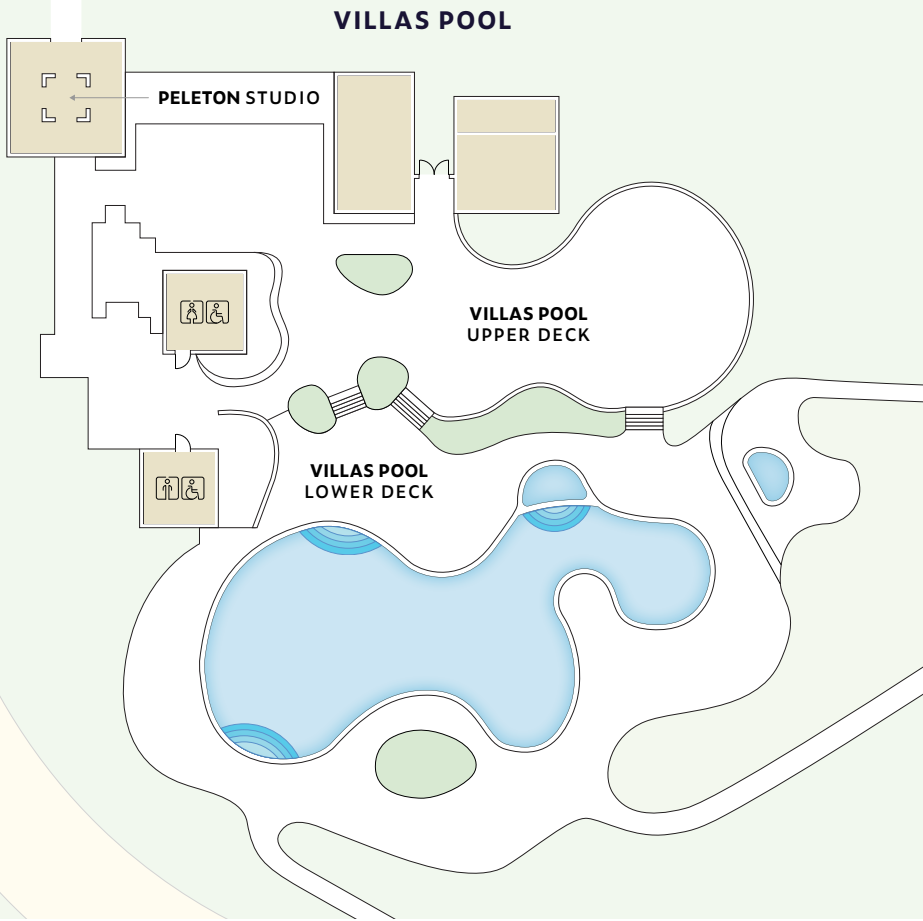

EVERMORE

ORLANDO RESORT

MEETING CENTER

- OUTDOOR AREAS
- MEETING SPACES
- LAWN

EVERMORE MEETING CENTER	SQUARE FEET	DIMENSIONS (L X W X H)	CLASSROOM (3 PER 6')	THEATER	RECEPTION	ROUNDS OF 8	HOLLOW SQUARE	U-SHAPE	CONFERENCE
MAGNOLIA BALLROOM	3,128	46' X 68' X 12'	162	288	300	224	84	63	60
MAGNOLIA A	1,288	46' X 28' X 12'	63	126	100	64	48	39	36
MAGNOLIA B	1,840	46' X 40' X 12'	90	182	180	128	54	42	36
MAGNOLIA TERRACE	1,500	—	—	—	100	—	—	—	—
SABAL	2,464	44' X 56' X 12'	126	240	240	160	66	51	48
SABAL A	1,232	44' X 28' X 12'	54	120	120	80	42	39	36
SABAL B	1,232	44' X 28' X 12'	54	120	120	80	42	39	36
EVERMORE EXECUTIVE ROOM	265	19'6" X 13'6" X 10'	—	15	25	—	—	—	10
EMC PRE-FUNCTION	4,100	—	—	—	300	—	—	—	—
FOUNTAIN COURTYARD	1,600	—	—	—	40	—	—	—	—
EMC LAWN	3,500	—	—	300	240	180	—	—	—

EVERMORE

ORLANDO RESORT

THE BOATHOUSE

- OUTDOOR AREAS
- MEETING SPACES
- LAWN

THE BOATHOUSE	SQUARE FEET	DIMENSIONS (L X W X H)	CLASSROOM (3 PER 6')	THEATER	RECEPTION	ROUNDS OF 10	HOLLOW SQUARE	U-SHAPE	CONFERENCE
BOATHOUSE BALLROOM	2,330	74' X 31' 6" X 12' 4"+	108	182	230	120	66	63	60
PRE-FUNCTION ROOM	500	25 X 20' X 12' 4"+	24	50	50	30	24	18	18
PRE-FUNCTION WALKWAY	144	16' X 9'	—	—	—	—	—	—	—
OUTDOOR ENTRANCE AREA	1,375	—	—	—	50	—	—	—	—
CHRIS CRAFT BOARDROOM	400	25 X 16 X 9' 6"	—	—	—	—	—	—	14
BOATHOUSE LAWN	3,900	—	—	200	175	120	—	—	—

EVERMORE

ORLANDO RESORT

BAY OUTDOOR LOCATIONS

EVERMORE BAY	SQUARE FEET	THEATER	RECEPTION	ROUNDS OF 10
BOATHOUSE LAWN	3,900	200	175	120
BARBARA ANN'S BEACH	6,000	—	250	—
EAST BEACH MULTI-PURPOSE AREA	10,500	—	500	—
HAMMOCK GROVE LAWN	7,000	325	400	240
WEST BEACH	21,500	—	800	—
WEST BEACH SOUTH	3,800	—	150	—
THE LANDING MEZZANINE	700	56	70	40

**ADDITIONAL
OUTDOOR
LOCATIONS**

VILLAS POOL	SQUARE FEET	THEATER	RECEPTION	ROUNDS OF 10
UPPER DECK	6,500	250	300	180
LOWER DECK	3,000	—	120	—

PRIVATE HOME LAWNS	SQUARE FEET	THEATER	RECEPTION	ROUNDS OF 10
VILLAGE MEWS EAST LAWNS	3,450	300	300	—
VILLAGE MEWS WEST LAWNS	2,600	200	200	—